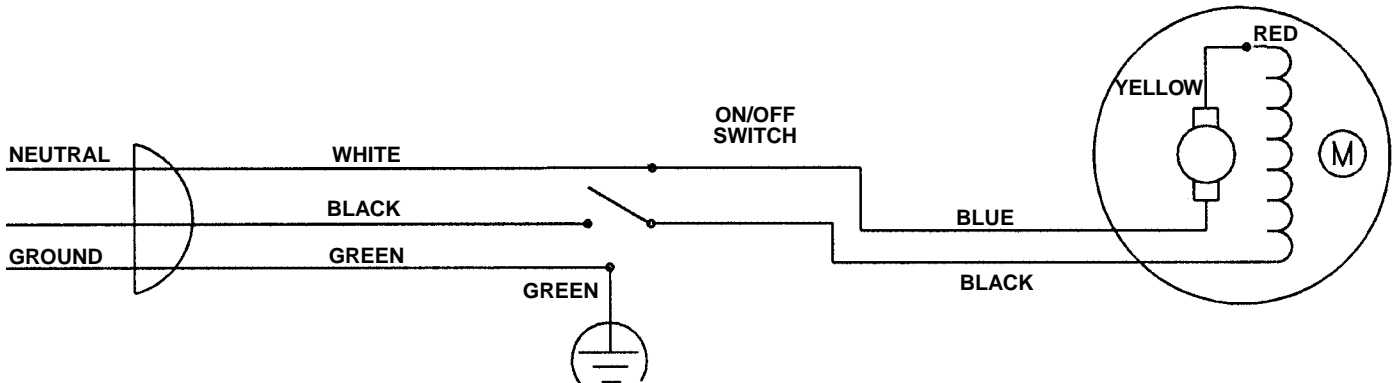

Blade and Guard Components

**NOTE: Order parts by Catalog Number only.
DO NOT order by Reference Number.**

Ref. No.	Catalog No.	Description	Ref. No.	Catalog No.	Description	Ref. No.	Catalog No.	Description
1	75417	Shoulder Screw (230V Only)	13	74712	Safety Cover	26	74762	Spacer
2	75732	M8 Flat Washer (230V Only)	14	74717	M5 Tooth Washer	27	74757	Lever
3	75727	Lever (230V Only)	15	74722	M5 x 85MM Flat Head Screw	28	74807	Spacer
4	74732	M4 x 8MM Shoulder Screw (230V Only)	16	74727	Spring	29	74802	Big Blade Guard
5	75697	Spring (230V Only)	17	75477	M4 x 4MM Set Screw (115V Only)	30	75427	Shoulder Screw
6	75267	M5 x 16MM Hex Screw (230V Only)	18	74857	Stop	31	74812	Flange
7	75717	M5 Flat Washer (230V Only)	19	74777	Bearing Cover	32	71692	Blade
8	75712	Brace Bracket (230V Only)	20	74782	M4 x 10MM Flat Hd. Screw	33	74822	Flange
9	75707	M5 Hex Nut (230V Only)	21	74787	Retaining Ring	34	74832	M10 Flat Washer
10	74767	M4 x 12MM Pan Hd Screw	22	74792	Spring	35	74827	M10 x 25MM Hex Screw
11	75472	M4 Flat Washer	23	74737	Lever	36	74837	Cover
12	74772	Protection Plate	24	74747	Shoulder Screw	37	74842	M4 x 12MM Button Screw
			25	74752	Small Blade Guard	38	75687	M4 Lock Washer
						39	75692	Lock Pin (115V Only)