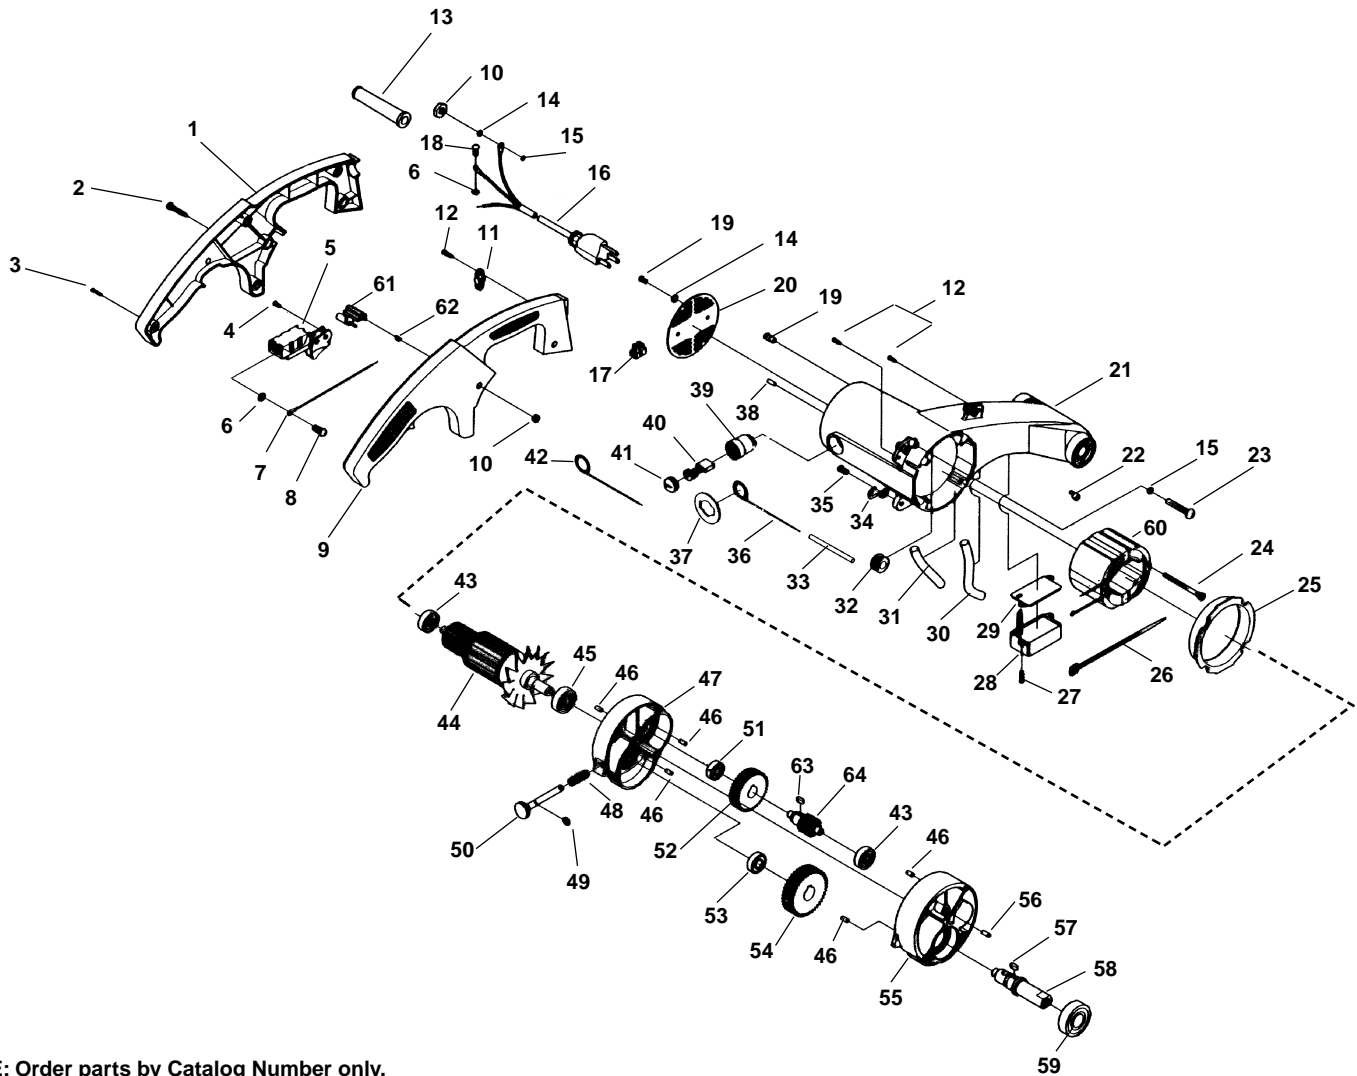

Electrical Components

**NOTE: Order parts by Catalog Number only.
DO NOT order by Reference Number.**

Ref. No.	Catalog No.	Description	Ref. No.	Catalog No.	Description	Ref. No.	Catalog No.	Description
1	74892	Handle Left Hand	24	75007	M5 x 70MM Pan Hd. Screw	46	75032	Rubber Pin
2	74882	M5 x 27MM Pan Hd Screw	25	75012	Baffle	47	75037	Gear Housing - Inward
3	74887	1/8" x 5/8" Self Tap Screw	26	75442	Locking Cable Ties	48	75052	Spring
4	74897	4M4 x 10MM Self Tap Screw	27	75412	M5 x 12MM Pan Hd. Screw	49	75062	Retaining Ring
5	74902	Switch	28	75407	Filter	50	75057	Lock Pin
6	74852	M 3.5 Ext. Tooth Washer	29	75402	Cover	51	75047	Ball Bearing
7	74987	Jumper Wire	30	75437	Sleeving	52	75072	Gear
8	74847	#6 x 6.8MM Pan Hd. Screw	31	75432	Sleeving	53	75087	Ball Bearing
9	74917	Handle Right Hand	32	75767	Sleeve	54	75092	Gear
10	74922	M5 Hex Nut	33	75392	Sleeving	55	75112	Gear Housing-Inner
11	74912	Clamp	34	74992	Chain Hook	56	75117	Pin
12	74907	M4 x 16MM Self Tap Screw	35	74997	1/4" x 5/8" Shoulder Screw	57	75077	Square Key
13	74867	Cord Guard	36	74987	Jumper Wire	58	75127	Spindle
14	74932	M5 Lock Washer	37	75212	Fiberplate	59	75217	Ball Bearing
15	74877	M5 Ext. Tooth Washer	38	74962	Rubber Pin	60	75002	Field 115V
16	75542	Power Cord	39	74967	Brush Holder	61	75577	Field 230V
17	75387	Terminal block	40	74972	Brush	62	75532	Lock Button
18	74847	#6 x 6.8MM Pan Hd. Screw	41	74977	Brush Cap	63	75537	Spring
19	75412	M5 x 12MM Pan Hd. Screw	42	75182	Jumper Wire	64	75077	Square Key
20	74937	End Cover	43	75017	Ball Bearing		75082	Gear Shaft
21	74957	Motor Housing	44	75022	Armature 115V			
22	75287	Wire Nut		75582	Armature 230V			
23	75762	M5 x 20MM Pan Hd. Screw	45	75027	Ball Bearing			