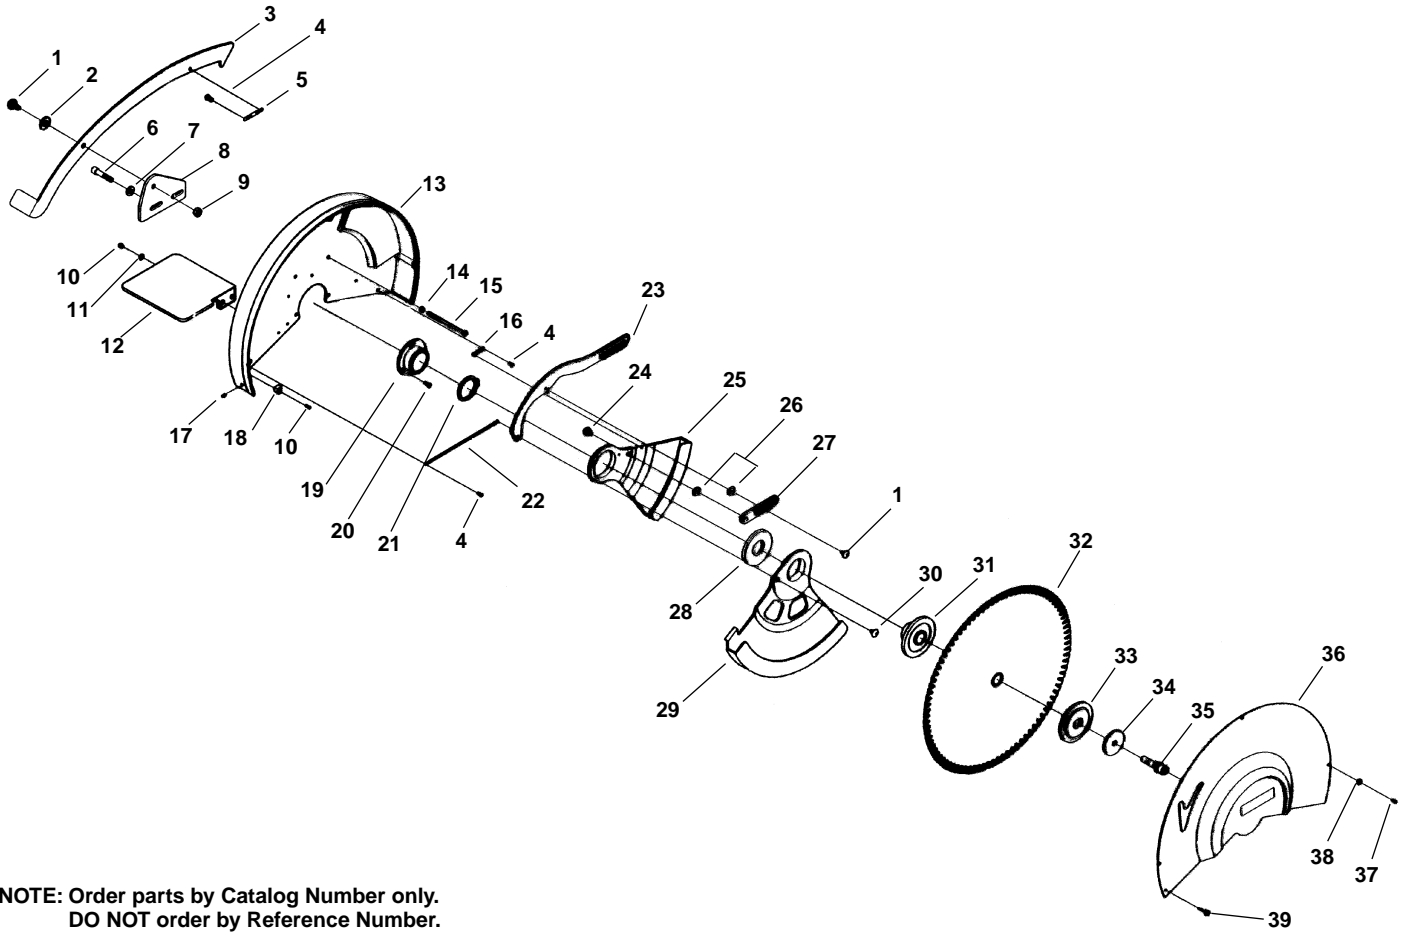

Blade and Guard Components

**NOTE: Order parts by Catalog Number only.
DO NOT order by Reference Number.**

Ref. No.	Catalog No.	Description	Ref. No.	Catalog No.	Description	Ref. No.	Catalog No.	Description
1	75417	Shoulder Screw (230V Only)	13	74712	Safety Cover	26	74762	Spacer
2	75732	M8 Flat Washer (230V Only)	14	74717	M5 Tooth Washer	27	74757	Lever
3	75727	Lever (230V Only)	15	74722	M5 x 85MM Flat Head Screw	28	74807	Spacer
4	74732	M4 x 8MM Shoulder Screw (230V Only)	16	74727	Spring	29	74802	Big Blade Guard
5	75697	Spring (230V Only)	17	75477	M4 x 4MM Set Screw (115V Only)	30	75427	Shoulder Screw
6	75267	M5 x 16MM Hex Screw (230V Only)	18	74857	Stop	31	74812	Flange
7	75717	M5 Flat Washer (230V Only)	19	74777	Bearing Cover	32	71692	Blade
8	75712	Brace Bracket (230V Only)	20	74782	M4 x 10MM Flat Hd. Screw	33	74822	Flange
9	75707	M5 Hex Nut (230V Only)	21	74787	Retaining Ring	34	74832	M10 Flat Washer
10	74767	M4 x 12MM Pan Hd Screw	22	74792	Spring	35	74827	M10 x 25MM Hex Screw
11	75472	M4 Flat Washer	23	74737	Lever	36	74837	Cover
12	74772	Protection Plate	24	74747	Shoulder Screw	37	74842	M4 x 12MM Button Screw
			25	74752	Small Blade Guard	38	75687	M4 Lock Washer
						39	75692	Lock Pin (115V Only)