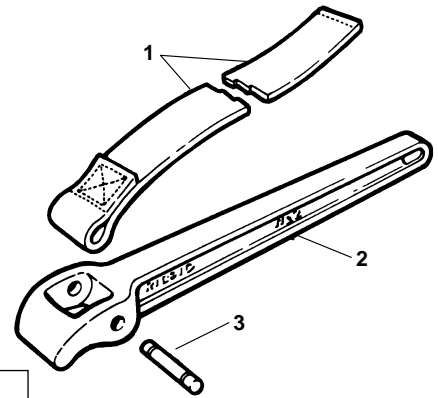

Basin Wrenches

**NOTE: Order parts by Catalog Number only.
DO NOT order by Reference Number.**

Ref. No.	Description	1010 3/8"-1 1/4"	1017 3/8"-1 1/4"	1019 1 1/4"-2 1/2"
—	Basin Wrench	31170	31175	31180
1	Swing Jaw	32740	32740	32770
2	Slide Bar Assembly	—	32765	32765
3	Sleeve & Handle Assembly	—	32705	32720
4	Handle Assembly	32700	—	—
5	Fixed Jaw	32710	32710	32710
6	Jaw Assembly	32715	32715	32725
7	Tension Plug	32755	32755	32755
8	Coil Spring	32745	32745	32745
9	Spring Pin	32760	32760	32760
10	Spiral Spring	32730	32730	32730
11	Spring Pin	32475	32475	32475

Capacity: 2"

Ref. No.	Catalog No.	Description
—	31310	C-12 Chain Wrench
1	32525	Handle
2	68620	Link
3	32535	Pin
4	32555	Ring
5	32530	Chain Assembly

*Extra 68620 Chain Link Assemblies are available.

Heavy-Duty Chain Wrench

NOTE: Order parts by Catalog Number only. DO NOT order by Reference Number.

	C14 Max. 2"	C18 Max. 2 1/2"	C24 Max. 3"	C36 Max. 4 1/2"
Ref. No. Description	Catalog No.	Catalog No.	Catalog No.	Catalog No.
1 Handle Assembly	32540	32565	32585	32595
2 Jaw with Screw	32550	32575	32590	32600
3 Pin	32560	32580	32580	32610
4 Ring	32555	32555	32555	32555
5 Chain Assembly	32545	32570	32570	32605
6 Link	68620	68625	68625	68630

Strap Wrench

	1 1/8"-2"	2 1/8"-2"	2P 1/8"-2"	5 1"-5"	5P 1"-5"
Ref. No. Description	Catalog No.	Catalog No.	Catalog No.	Catalog No.	Catalog No.
1 17" Strap	31990	32015	32035	—	—
24" Strap	—	32020	—	—	—
30" Strap	—	32025	—	32050	32065
48" Strap	—	—	—	32055	—
2 Handle	32005	32040	32040	32075	32075
3 Pin	32010	32045	32045	32080	32080