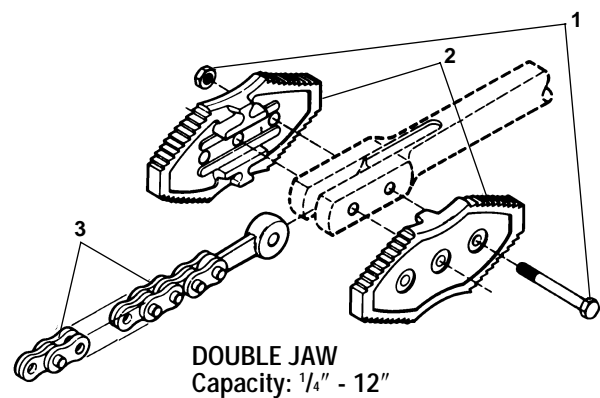

Capacity: 2"

Ref. No.	Catalog No.	Description
—	31310	C-12 Chain Wrench
1	32525	Handle
2	68620	Link
3	32535	Pin
4	32555	Ring
5	32530	Chain Assembly

*Extra 68620 Chain Link Assemblies are available.

Heavy-Duty Chain Wrench

NOTE: Order parts by Catalog Number only. DO NOT order by Reference Number.

	C14 Max. 2"	C18 Max. 2 1/2"	C24 Max. 3"	C36 Max. 4 1/2"
Ref. No. Description	Catalog No.	Catalog No.	Catalog No.	Catalog No.
1 Handle Assembly	32540	32565	32585	32595
2 Jaw with Screw	32550	32575	32590	32600
3 Pin	32560	32580	32580	32610
4 Ring	32555	32555	32555	32555
5 Chain Assembly	32545	32570	32570	32605
6 Link	68620	68625	68625	68630

Strap Wrench

	1 1/8"-2"	2 1/8"-2"	2P 1/8"-2"	5 1"-5"	5P 1"-5"
Ref. No. Description	Catalog No.	Catalog No.	Catalog No.	Catalog No.	Catalog No.
1 17" Strap	31990	32015	32035	—	—
24" Strap	—	32020	—	—	—
30" Strap	—	32025	—	32050	32065
48" Strap	—	—	—	32055	—
2 Handle	32005	32040	32040	32075	32075
3 Pin	32010	32045	32045	32080	32080

Chain Tongs

Ref. No.	Description	3215
1	Nut & Bolt	93020
2	Jaws	93015
3	Chain	93010

Ref. No.	Description	3229	3231	3233	3235	3237
1	Nut & Bolt	93035	93050	93050	93080	93095
2	Jaws	93030	93045	93060	93075	93090
3	Chain	93025	93040	93055	93070	93085