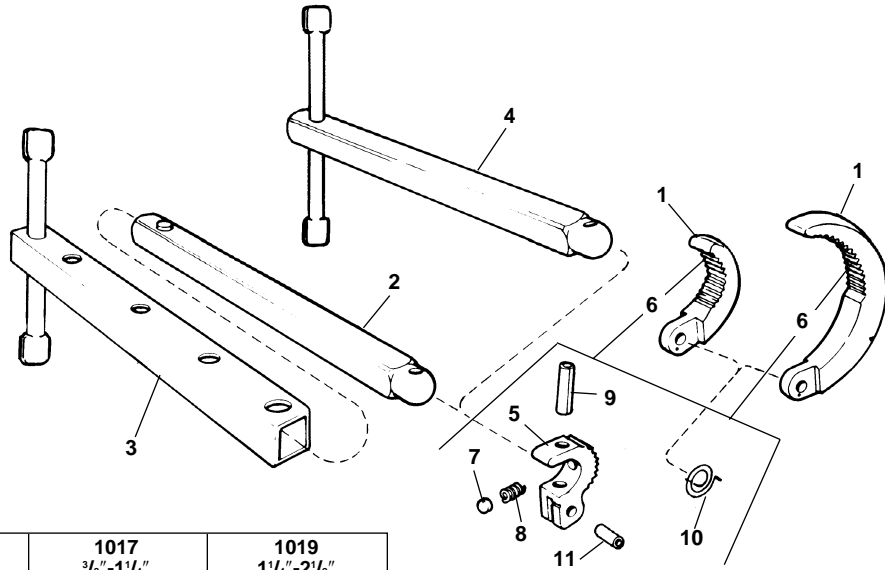

Basin Wrenches

**NOTE: Order parts by Catalog Number only.
DO NOT order by Reference Number.**

Ref. No.	Description	1010 3/8"-1 1/4"	1017 3/8"-1 1/4"	1019 1 1/4"-2 1/2"
—	Basin Wrench	31170	31175	31180
1	Swing Jaw	32740	32740	32770
2	Slide Bar Assembly	—	32765	32765
3	Sleeve & Handle Assembly	—	32705	32720
4	Handle Assembly	32700	—	—
5	Fixed Jaw	32710	32710	32710
6	Jaw Assembly	32715	32715	32725
7	Tension Plug	32755	32755	32755
8	Coil Spring	32745	32745	32745
9	Spring Pin	32760	32760	32760
10	Spiral Spring	32730	32730	32730
11	Spring Pin	32475	32475	32475

Capacity: 2"

Ref. No.	Catalog No.	Description
—	31310	C-12 Chain Wrench
1	32525	Handle
2	68620	Link
3	32535	Pin
4	32555	Ring
5	32530	Chain Assembly

*Extra 68620 Chain Link Assemblies are available.

Heavy-Duty Chain Wrench

NOTE: Order parts by Catalog Number only. DO NOT order by Reference Number.

	C14 Max. 2"	C18 Max. 2 1/2"	C24 Max. 3"	C36 Max. 4 1/2"
Ref. No. Description	Catalog No.	Catalog No.	Catalog No.	Catalog No.
1 Handle Assembly	32540	32565	32585	32595
2 Jaw with Screw	32550	32575	32590	32600
3 Pin	32560	32580	32580	32610
4 Ring	32555	32555	32555	32555
5 Chain Assembly	32545	32570	32570	32605
6 Link	68620	68625	68625	68630

Strap Wrench

	1 1/8"-2"	2 1/8"-2"	2P 1/8"-2"	5 1"-5"	5P 1"-5"
Ref. No. Description	Catalog No.	Catalog No.	Catalog No.	Catalog No.	Catalog No.
1 17" Strap	31990	32015	32035	—	—
24" Strap	—	32020	—	—	—
30" Strap	—	32025	—	32050	32065
48" Strap	—	—	—	32055	—
2 Handle	32005	32040	32040	32075	32075
3 Pin	32010	32045	32045	32080	32080