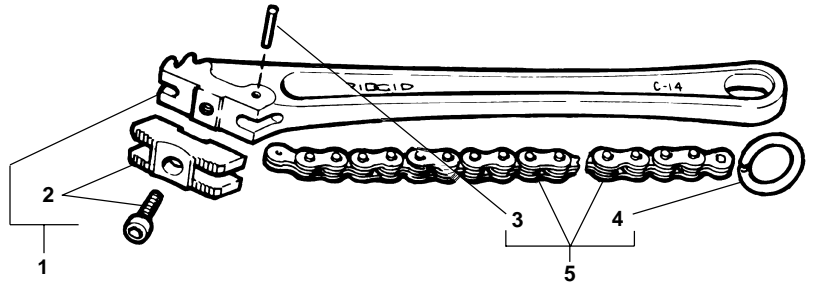

No. 342 Internal Wrench

Capacity: 1" through 2"

Ref. No.	Catalog No.	Description
—	31405	342 Internal Wrench
1	32795	Jaw (1 Set)
2	32790	Handle and Body Assembly
3	32800	Retainer Spring Ring

Light-Duty Chain Wrench C-12

Capacity: 2"

Ref. No.	Catalog No.	Description
—	31310	C-12 Chain Wrench
1	32525	Handle
2	68620	Link
3	32535	Pin
4	32555	Ring
5	32530	Chain Assembly

*Extra 68620 Chain Link Assemblies are available.

Heavy-Duty Chain Wrench

NOTE: Order parts by Catalog Number only. DO NOT order by Reference Number.

	C14 Max. 2"	C18 Max. 2 1/2"	C24 Max. 3"	C36 Max. 4 1/2"
Ref. No. Description	Catalog No.	Catalog No.	Catalog No.	Catalog No.
1 Handle Assembly	32540	32565	32585	32595
2 Jaw with Screw	32550	32575	32590	32600
3 Pin	32560	32580	32580	32610
4 Ring	32555	32555	32555	32555
5 Chain Assembly	32545	32570	32570	32605
6 Link	68620	68625	68625	68630

Strap Wrench

	1 1/8"-2"	2 1/8"-2"	2P 1/8"-2"	5 1"-5"	5P 1"-5"
Ref. No. Description	Catalog No.	Catalog No.	Catalog No.	Catalog No.	Catalog No.
1 17" Strap	31990	32015	32035	—	—
24" Strap	—	32020	—	—	—
30" Strap	—	32025	—	32050	32065
48" Strap	—	—	—	32055	—
2 Handle	32005	32040	32040	32075	32075
3 Pin	32010	32045	32045	32080	32080