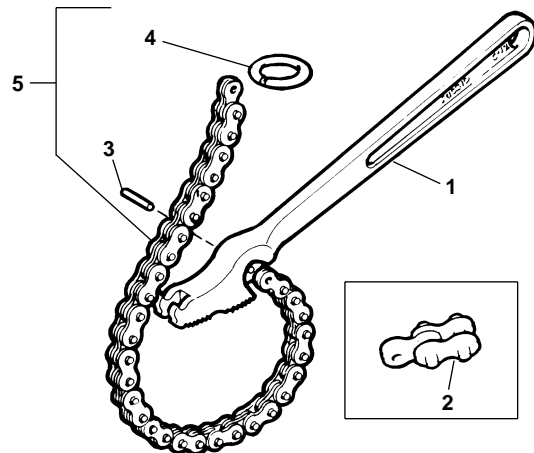

No. 342 Internal Wrench

Capacity: 1" through 2"

Ref. No.	Catalog No.	Description
—	31405	342 Internal Wrench
1	32795	Jaw (1 Set)
2	32790	Handle and Body Assembly
3	32800	Retainer Spring Ring

Light-Duty Chain Wrench C-12

Capacity: 2"

Ref. No.	Catalog No.	Description
—	31310	C-12 Chain Wrench
1	32525	Handle
2	68620	Link
3	32535	Pin
4	32555	Ring
5	32530	Chain Assembly

*Extra 68620 Chain Link Assemblies are available.

Heavy-Duty Chain Wrench

NOTE: Order parts by Catalog Number only. DO NOT order by Reference Number.

	C14 Max. 2"	C18 Max. 2 1/2"	C24 Max. 3"	C36 Max. 4 1/2"
Ref. No. Description	Catalog No.	Catalog No.	Catalog No.	Catalog No.
1 Handle Assembly	32540	32565	32585	32595
2 Jaw with Screw	32550	32575	32590	32600
3 Pin	32560	32580	32580	32610
4 Ring	32555	32555	32555	32555
5 Chain Assembly	32545	32570	32570	32605
6 Link	68620	68625	68625	68630

Strap Wrench

	1 1/8"-2"	2 1/8"-2"	2P 1/8"-2"	5 1"-5"	5P 1"-5"
Ref. No. Description	Catalog No.	Catalog No.	Catalog No.	Catalog No.	Catalog No.
1 17" Strap	31990	32015	32035	—	—
24" Strap	—	32020	—	—	—
30" Strap	—	32025	—	32050	32065
48" Strap	—	—	—	32055	—
2 Handle	32005	32040	32040	32075	32075
3 Pin	32010	32045	32045	32080	32080