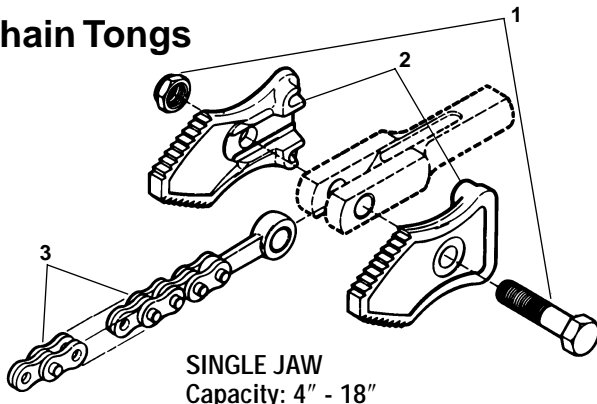

Capacity: 2"

Ref. No.	Catalog No.	Description
—	31310	C-12 Chain Wrench
1	32525	Handle
2	68620	Link
3	32535	Pin
4	32555	Ring
5	32530	Chain Assembly

*Extra 68620 Chain Link Assemblies are available.

Heavy-Duty Chain Wrench

NOTE: Order parts by Catalog Number only. DO NOT order by Reference Number.

	C14 Max. 2"	C18 Max. 2 1/2"	C24 Max. 3"	C36 Max. 4 1/2"
Ref. No. Description	Catalog No.	Catalog No.	Catalog No.	Catalog No.
1 Handle Assembly	32540	32565	32585	32595
2 Jaw with Screw	32550	32575	32590	32600
3 Pin	32560	32580	32580	32610
4 Ring	32555	32555	32555	32555
5 Chain Assembly	32545	32570	32570	32605
6 Link	68620	68625	68625	68630

Strap Wrench

	1 1/8"-2"	2 1/8"-2"	2P 1/8"-2"	5 1"-5"	5P 1"-5"
Ref. No. Description	Catalog No.	Catalog No.	Catalog No.	Catalog No.	Catalog No.
1 17" Strap	31990	32015	32035	—	—
24" Strap	—	32020	—	—	—
30" Strap	—	32025	—	32050	32065
48" Strap	—	—	—	32055	—
2 Handle	32005	32040	32040	32075	32075
3 Pin	32010	32045	32045	32080	32080

Chain Tongs

Ref. No.	Description	3215
1	Nut & Bolt	93020
2	Jaws	93015
3	Chain	93010

Ref. No.	Description	3229	3231	3233	3235	3237
1	Nut & Bolt	93035	93050	93050	93080	93095
2	Jaws	93030	93045	93060	93075	93090
3	Chain	93025	93040	93055	93070	93085