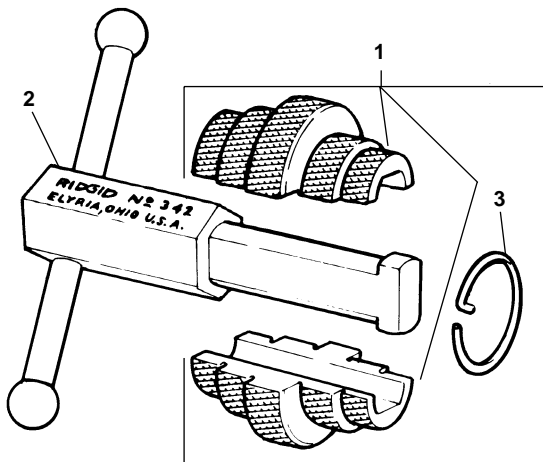

No. 342 Internal Wrench

Capacity: 1" through 2"

Ref. No.	Catalog No.	Description
—	31405	342 Internal Wrench
1	32795	Jaw (1 Set)
2	32790	Handle and Body Assembly
3	32800	Retainer Spring Ring